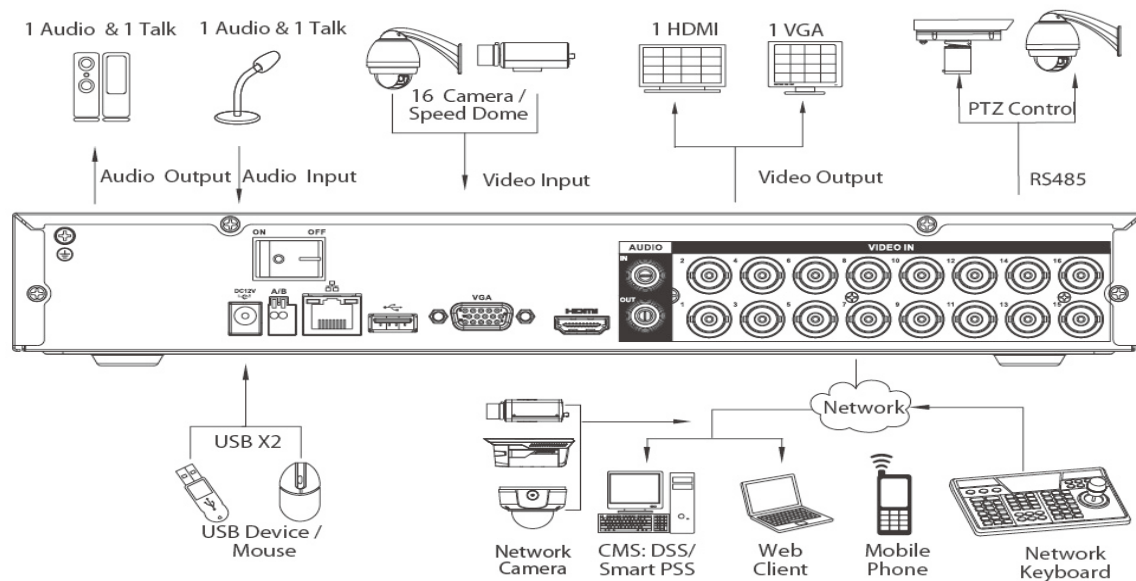

DH-HCVR5104/5108/5116H-S2

	(10/100M/1000M)	
Network Functions	HTTP, IPv4/IPv6, TCP/IP, UPNP, RTSP, UDP, SMTP, NTP, DHCP, DNS, PPPOE, DDNS, FTP, IP Filter, SNMP, P2P	
Max. User Access	128 users	
Smart Phone	iPhone, iPad, Android, Windows Phone	
Storage		
Internal HDD	1 SATA port, up to 4TB	
Auxiliary Interface		
USB Interface	2 ports(1 Rear), USB2.0	
RS485	1 port, For PTZ Control	
General		
Power Supply	DC12V/2A	DC12V/3A
Power Consumption	10W(without HDD)	
Working Environment	-10°C ~ +55°C / 10%~90%RH / 86~106kpa	
Dimension(W×D×H)	Mini 1U, 325mm×255mm×55mm	
Weight	1.5KG(without HDD)	

System Connection

*Takes HCVR5116H-S2 as an example

Dahua Technology Co., Ltd.

1199' BinAn Road, Binjiang District, Hangzhou, China

Tel: +86-571-87688883

Fax: +86-571-87688815

Email: overseas@dahuatech.com

www.dahuatech.com

*Design and specifications are subject to change without notice.

© 2015 Dahua Technology Co., Ltd.